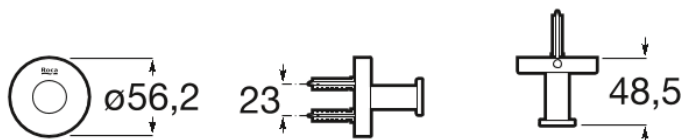

HOTELS

Round - Robe hook

DIMENSIONS

Length 56 mm
 Width 48 mm
 Height 56 mm

COLOURS AND FINISHES

C0 Chrome

TECHNICAL DRAWINGS

FEATURES

Robe hook.

Finish: Chrome

Fixing kit: Included

Installation options: Only with screws

Installation type: Wall-mounted

Material: Metal

Maximum weight supported (Kg): 10

Hotels